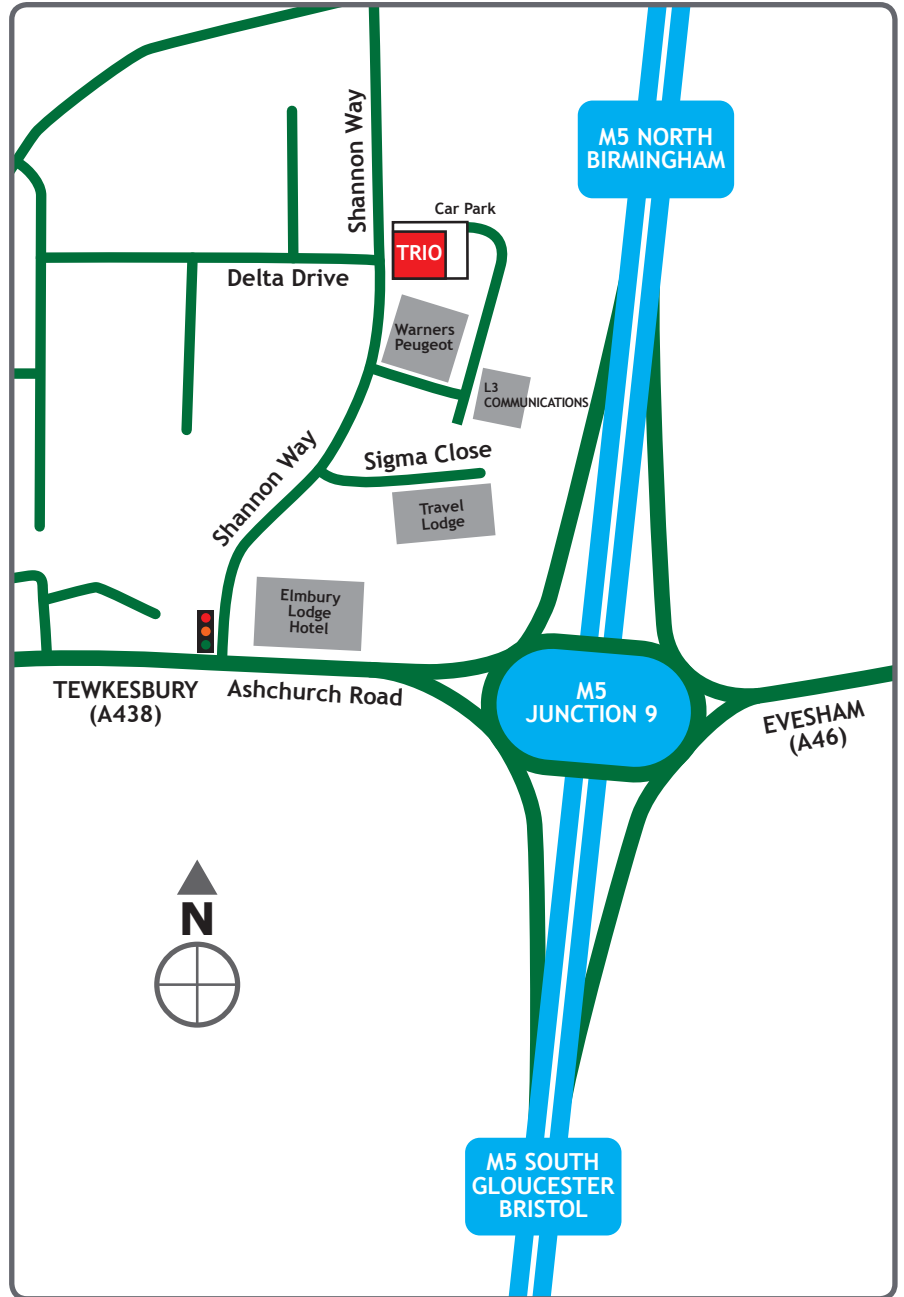

- Join M4 in West bound direction
- Leave M4 at Junction 15
- Take 3rd exit at roundabout onto A417 towards Swindon and Gloucester
- Join M5 Northbound direction at junction 11a
- Leave M5 at junction 9, signposted Tewkesbury
- Take first exit at roundabout onto Ashchurch Road (A438) signposted Tewkesbury
- Take right turn at traffic lights onto Shannon Way
- Take right turn at Warners Peugeot garage
- Take left turn at mini roundabout into Trio entrance and follow road to car park at rear of the building

From Birmingham Airport

- Join M42 in South West direction
- At Junction 3A keep in right hand lane to continue forward on M42 (signposted The South and West)
- At Junction 4A take right hand lanes onto M5 (signposted The South West, Worcester), then join the M5 motorway.
- Leave M5 at junction 9, sign posted Tewkesbury
- Take third exit at roundabout onto Ashchurch Road (A438) signed Tewkesbury
- Turn right at traffic lights onto Shannon Way
- Take right turn at Warners Peugeot garage
- Take left turn at mini roundabout into Trio entrance and follow road to car park at rear of the building